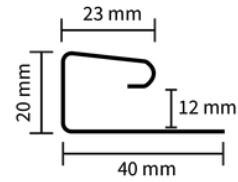

TRIM ACCESSORIES

FINISH INSTALLATIONS SEAMLESSLY WITH OUR **UNIVERSAL TRIM SYSTEM**

J-Trim