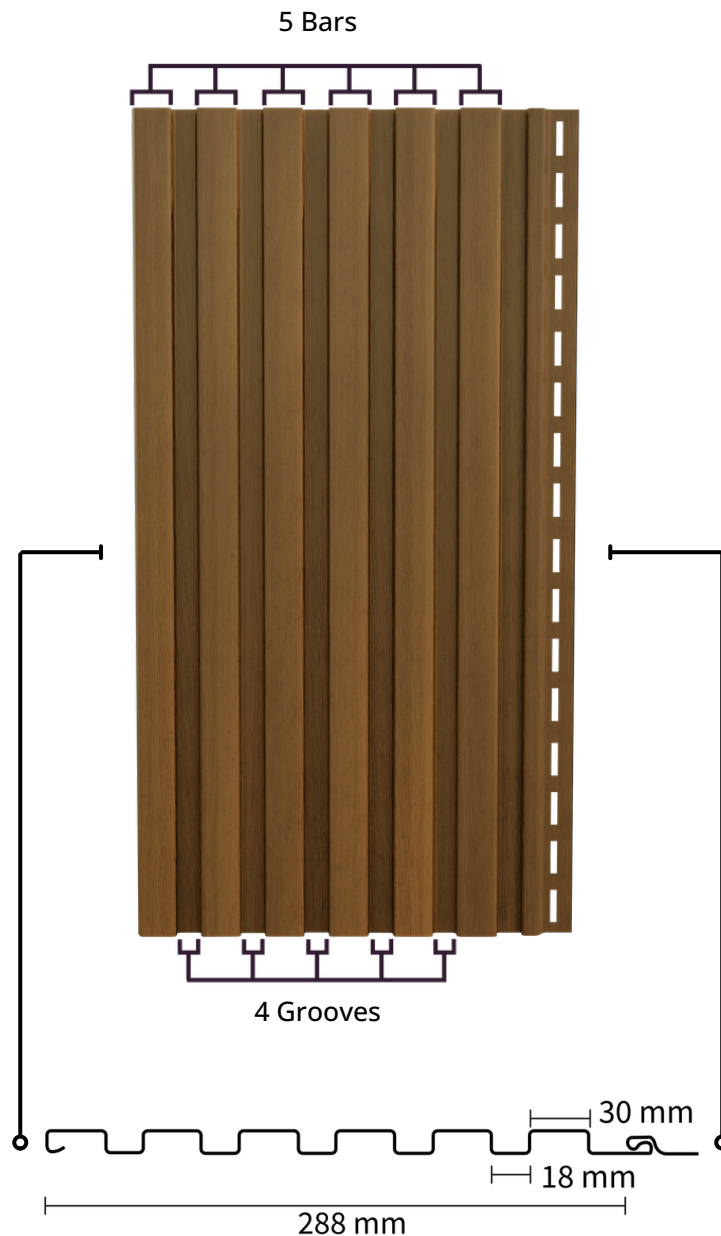

PROFILE DESIGN

ArkCeil Mini Louvers features a refined six-part architectural profile with five integrated grooves, delivering the highest level of shadow precision and surface richness in the ArkCeil range. The high-detail design produces a deeply textured ceiling appearance where every line and groove contributes to a broader narrative of quality and

Best suited for luxury residences, boutique hotels, upscale restaurants, spa interiors, and architectural accent zones where the ceiling is intentionally designed to be seen and appreciated. The profile of choice when precision, texture, and visual richness are the brief.