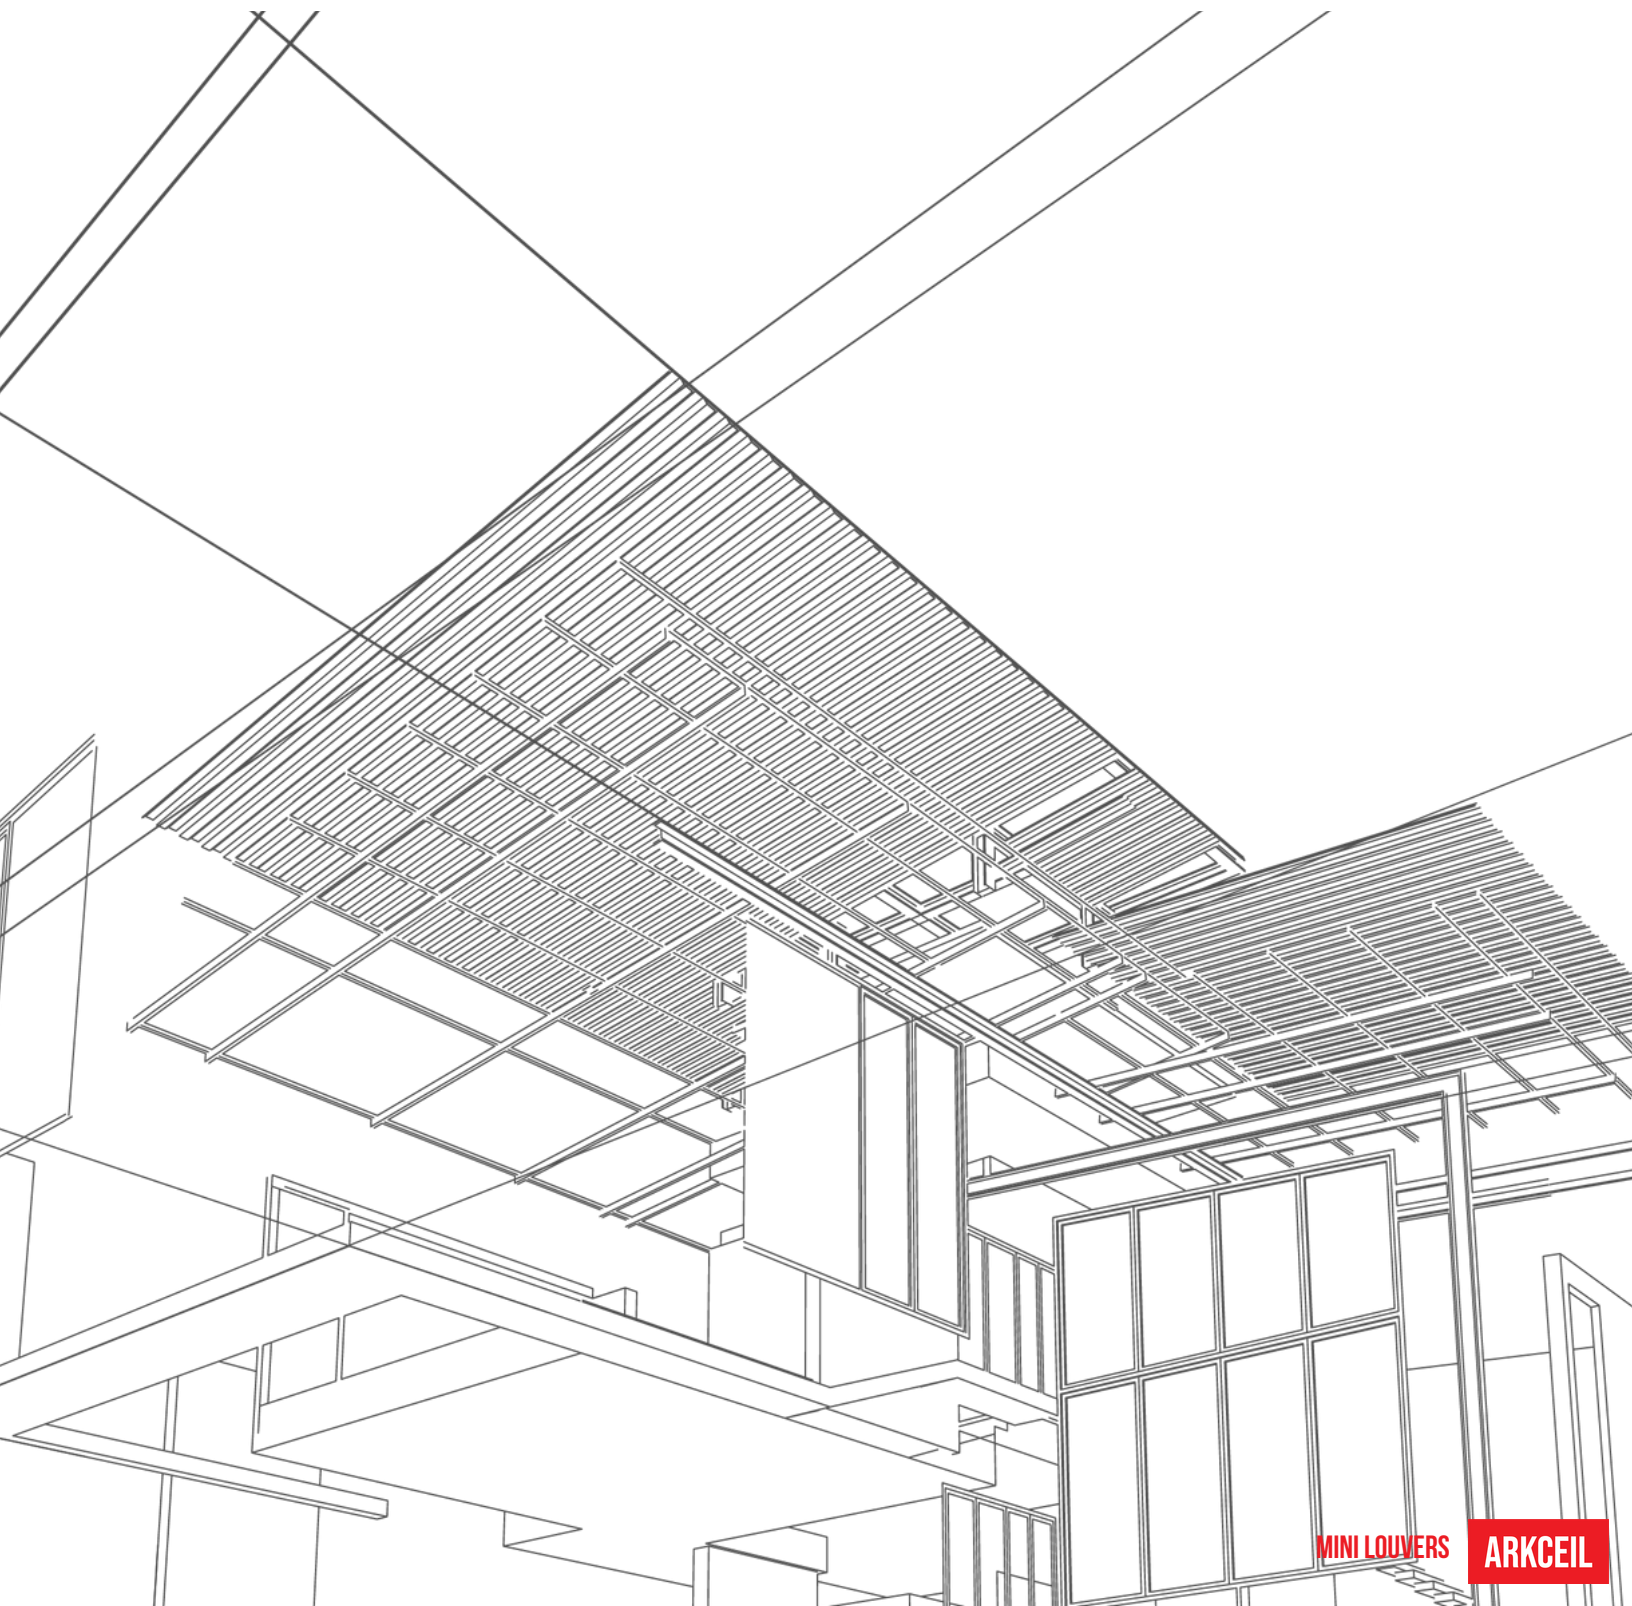

# PROFILE DESIGN

**ArkCeil Mini Louvers** features a refined six-part architectural profile with five integrated grooves, delivering the highest level of shadow precision and surface richness in the ArkCeil range. The high-detail design produces a deeply textured ceiling appearance where every line and groove contributes to a broader narrative of quality and