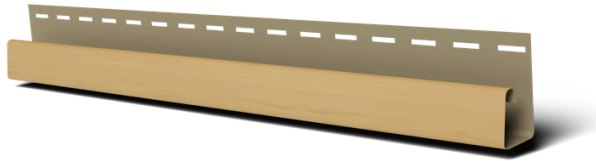

TRIM ACCESSORIES

FINISH INSTALLATIONS SEAMLESSLY WITH OUR **UNIVERSAL TRIM SYSTEM**

J-Trim