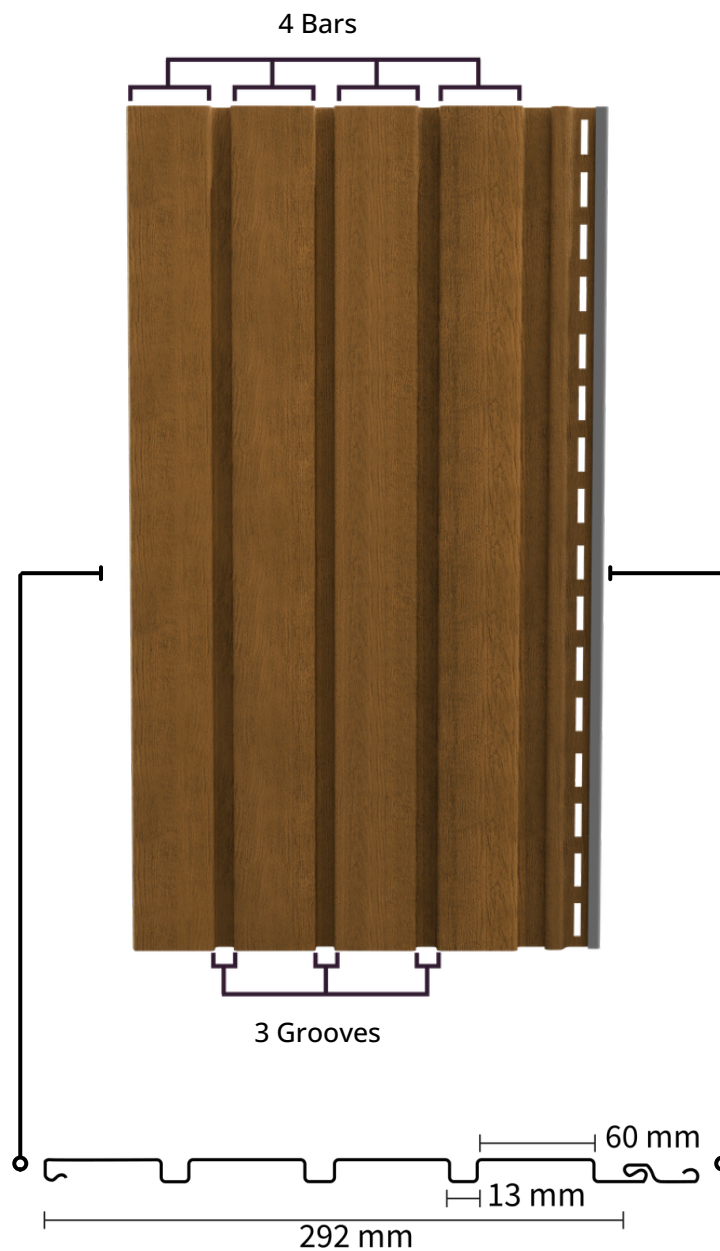

PROFILE DESIGN

ArkCeil Mini Soffit features a compact four-part architectural profile with three integrated grooves that introduce enhanced shadow definition and layered depth. The refined design delivers a more articulated ceiling appearance while retaining a clean, modern character. Suitable for residential and commercial applications where additional visual detail is desired without overwhelming the space.

Best suited for low-height ceilings and feature ceiling zones where greater articulation adds richness to the surface. Ideal for apartment ceilings, kitchen overheads, mezzanine undersides, compact corridors, and ceiling feature bays. Works well in areas where subtle detailing alone is insufficient and a slightly more expressive profile is needed to bring the ceiling to life